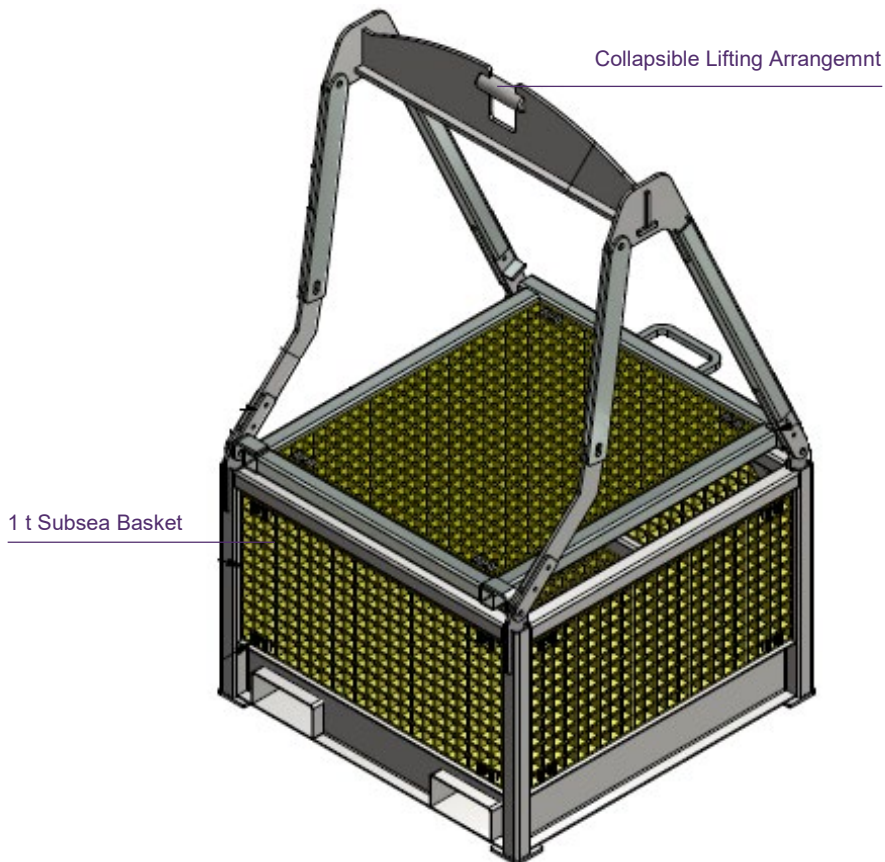

1Te Subsea Basket 6789-001

Small subsea basket with lid for transporting subsea tooling to and from the seabed. The lifting frame is collapsible for easy access on deck and with an ROV.

1Te Subsea Basket overview

Specifications

- Max gross weight: 1000 kg (781 kg payload)
- Dry Weight: 219 kg
- Submerged weight: 171 kg
- Dimensions: 1010 x 1010 x 1820 (collapsed 748) [mm]
- Manufactured: 2013
- Material: 316 Stainless steel
- Surface coating: No coating – not required
- Design code: DNV 2.7.3 Maskinforskriften 522 (CE compliant)

Features

- Has a lid which can be closed and opened with ROV
- Has a collapsible lifting frame to ease ROV access
- Fitted with fork pockets for truck
- Fiberglass grating

Documentation on request

Drawings (Imenco)
Letter of Conformity (OTIC)
Service report(Imenco)
Part inspection check lists (Imenco)
Material certificates (Imenco)
Proof load statement (Imenco)